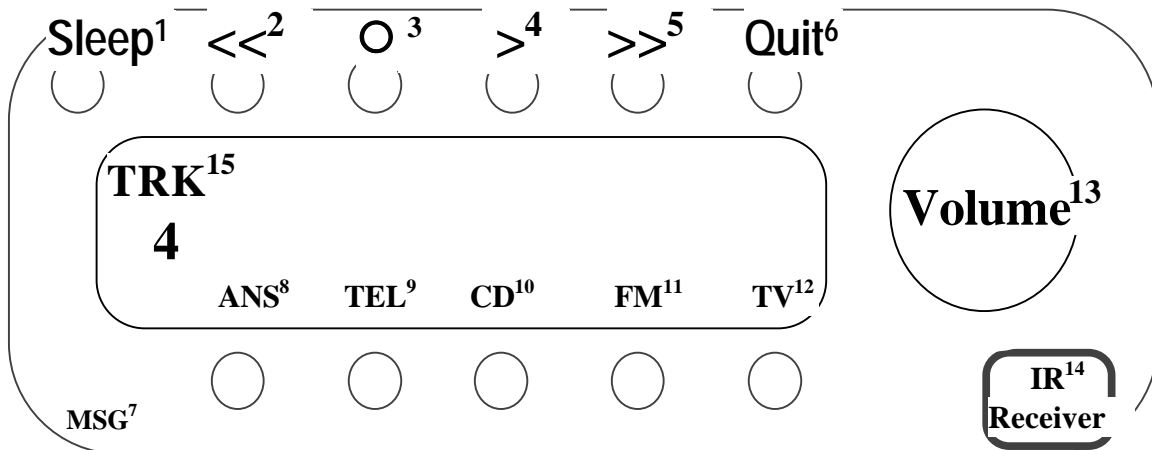

TOSHIBA IN-TOUCH MODULE 4