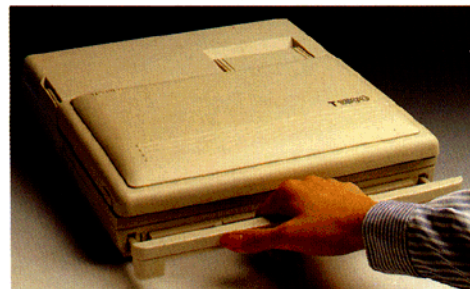

LITTLE THINGS MAKE A DIFFERENCE. Toshiba, drawing on its extensive laptop experience, added a number of features to make computing with the T1600 even more effective. Two serial ports. A lightning-fast RAM disk drive that doesn't disappear when you turn off the power. A detachable screen that lets you use a high-resolution EGA colour monitor in the office. And instant on Resume Mode which helps to snatch time – without having to reboot. And, of course, you get Toshiba service. Quick. Professional. Worldwide.

80C826 and 80C827 are trademarks of Intel Corporation
Ethernet is a trademark of AT&T Corporation
MS-DOS and OS/2 are trademarks of Microsoft Corporation
Design and specifications are subject to change without notice.

Specifications

Processor

Intel 80C286™ CPU
12 or 16 MHz clock speed switchable
Slot for 80C827™ maths coprocessor
MaxTime™ Sleep Mode

Memory

Standard 1 MB (1024 KB) RAM
384 KB may be used as a fast, battery-backed RAM disk drive (hard RAM)
Maximum 5 MB on the motherboard
LIM EMS

Hard Disk

T1600 20 MB (27 msec avg. access time)
T1600/40: 40 MB (29 msec avg. access time)
MaxTime™ Power Off

Diskette Drive

Built-in 3.5" 1.44 MB/720 KB diskette drive

Display

EGA backlit Supertwist display
Contrast and brightness control
Up to 640 x 400 dot resolution
Up to 16 grey scales
MaxTime™ Power Off
Detachable

Graphics Adapter

EGA compatible

Interfaces

Centronics parallel port
Two RS-232C serial ports
RGB colour monitor port
External diskette drive
Expansion box slot
Numeric keypad port

Keyboard

Sculptured full-size 88 key keyboard
Integrated numeric keypad
Numeric keyboard overlay with LED

Operating System

MS-DOS™ 4.01
MS-DOS™ 3.3 (option)
OS/2™ 1.1 (option)

Clock/Calendar

Backed-up by lithium battery

Size

315 x 325 x 83 mm (W x D x H)
12" x 12.8" x 2.8"

Weight

Power Supply

Resume Mode
MaxTime™ Power Management
Runs up to 4 hours on two internal rechargeable batteries
Low battery warning light
Autosensing 100-240 VAC for worldwide usage

Options

Memory Expansion

2 MB expansion memory cards are available. Up to two can be installed on the motherboard of the T1600 to expand memory to a maximum 5 MB without using the expansion slots.

External 5.25" 360 KB diskette drive

An external 5.25" diskette drive with a capacity of 360 KB is available to allow data exchange with personal computers not yet supporting 3.5" media.

Quick Multi-Battery Recharger

A battery charger is available to charge up to 3 additional battery packs. One battery can be recharged in only two hours.

External Expansion Units

Internal Hayes-Compatible Modem

Internal modems are available where approved.

Toshiba Network Cards

SysLink E (Ethernet)

TOSHIBA

Dealer Stamp