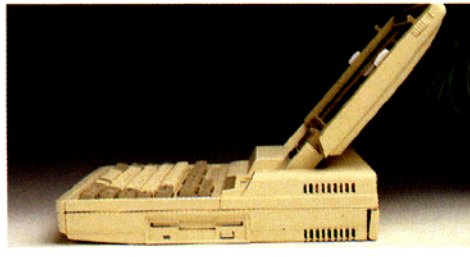

LITTLE THINGS MAKE A DIFFERENCE. Toshiba, drawing on its extensive laptop experience, added a number of features to make computing with the T1600 even more effective. Two serial ports. A lightning-fast RAM disk drive that doesn't disappear when you turn off the power. A detachable screen that lets you use a high-resolution EGA colour monitor in the office. And instant on Resume Mode which helps to snatch time – without having to reboot. And, of course, you get Toshiba service. Quick. Professional. Worldwide.

80C826 and 80C827 are trademarks of Intel Corporation
Ethernet is a trademark of AT&T Corporation
MS-DOS and OS/2 are trademarks of Microsoft Corporation
Design and specifications are subject to change without notice.

Specifications

Processor

Intel 80C286™ CPU
12 or 16 MHz clock speed switchable
Slot for 80C827™ maths coprocessor
MaxTime™ Sleep Mode

Memory

Standard 1 MB (1024 KB) RAM
384 KB may be used as a fast, battery-backed RAM disk drive (hard RAM)
Maximum 5 MB on the motherboard
LIM EMS

Hard Disk

T1600 20 MB (27 msec avg. access time)
T1600/40: 40 MB (29 msec avg. access time)
MaxTime™ Power Off

Diskette Drive

Built-in 3.5" 1.44 MB/720 KB diskette drive

Display

EGA backlit Supertwist display
Contrast and brightness control
Up to 640 x 400 dot resolution
Up to 16 grey scales
MaxTime™ Power Off
Detachable

Graphics Adapter

EGA compatible

Interfaces

Centronics parallel port
Two RS-232C serial ports
RGB colour monitor port
External diskette drive
Expansion box slot
Numeric keypad port

Keyboard

Sculptured full-size 88 key keyboard
Integrated numeric keypad
Numeric keyboard overlay with LED

Operating System

MS-DOS™ 4.01
MS-DOS™ 3.3 (option)
OS/2™ 1.1 (option)

Clock/Calendar

Backed-up by lithium battery

Size

315 x 325 x 83 mm (W x D x H)
12" x 12.8" x 2.8"

Weight

Power Supply

Resume Mode
MaxTime™ Power Management
Runs up to 4 hours on two internal rechargeable batteries
Low battery warning light
Autosensing 100-240 VAC for worldwide usage

Options

Memory Expansion

2 MB expansion memory cards are available. Up to two can be installed on the motherboard of the T1600 to expand memory to a maximum 5 MB without using the expansion slots.

External 5.25" 360 KB diskette drive

An external 5.25" diskette drive with a capacity of 360 KB is available to allow data exchange with personal computers not yet supporting 3.5" media.

Quick Multi-Battery Recharger

A battery charger is available to charge up to 3 additional battery packs. One battery can be recharged in only two hours.

External Expansion Units

Internal Hayes-Compatible Modem

Internal modems are available where approved.

Toshiba Network Cards

SysLink E (Ethernet)

TOSHIBA

Dealer Stamp